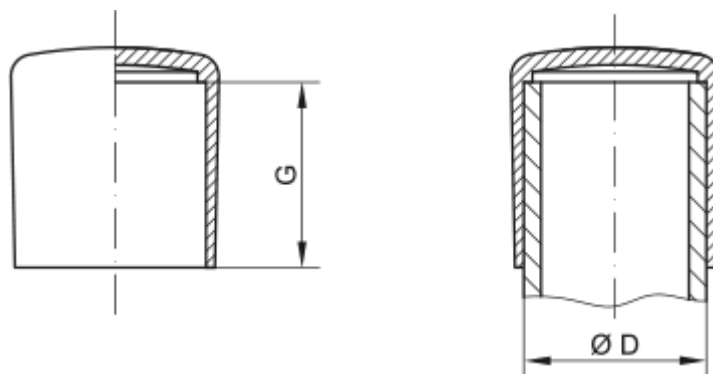

Data Sheet

Article number: 59GPN280ER27

Description: KLEE Cap for pipes GPN 280 - (Pipe size 27)

Measures

D = 27

G = 25.3